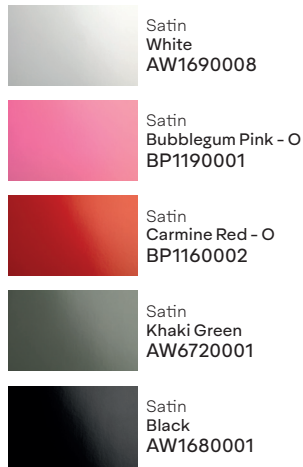

SWF Gloss Obsidian Black

SWF ColorFlow™ Satin Frozen Ocean Cyan/Blue

Pearl

Gloss Pearl

Satin

Satin Metallic

Gloss

Matte Metallic

Matte

-  Matte White
LA8420001
-  Matte Orange
LA8270001
-  Matte Khaki Green
LA8430001
-  Matte Dark Grey
LA8470001
-  Matte Black
LA8300001
-  Matte Blue EU*
LA8440001
-  Matte Olive Green
LA8450001

Extreme Texture

ColorFlow™ Satin

-  ColorFlow™ Fresh Spring Gold/Silver
BG7460001
-  ColorFlow™ Roaring Thunder Blue/Red
BG7470001
-  ColorFlow™ Rising Sun Red/Gold
BG7580001
-  ColorFlow™ Rushing Riptide Cyan/Purple
BG7600001
-  ColorFlow™ Lightning Ridge Green/Purple
BJ1080001
-  ColorFlow™ Urban Jungle Silver/Green
BG7590001

-  ColorFlow™ Frozen Ocean Cyan/Blue
CL8410001
-  ColorFlow™ Moonstone Silver/Blue
CL8240001
-  ColorFlow™ Solar Dawn Black/Red
CL8250001

ColorFlow™ Gloss

-  ColorFlow™ Fresh Spring Gold/Silver
BJ0810001
-  ColorFlow™ Roaring Thunder Blue/Red
BJ0840001
-  ColorFlow™ Rising Sun Red/Gold
BJ1010001
-  ColorFlow™ Rushing Riptide Cyan/Purple
BJ1100001
-  ColorFlow™ Urban Jungle Silver/Green
BJ0950001
-  ColorFlow™ Hidden Forest Dark Grey/Green
BX8120001